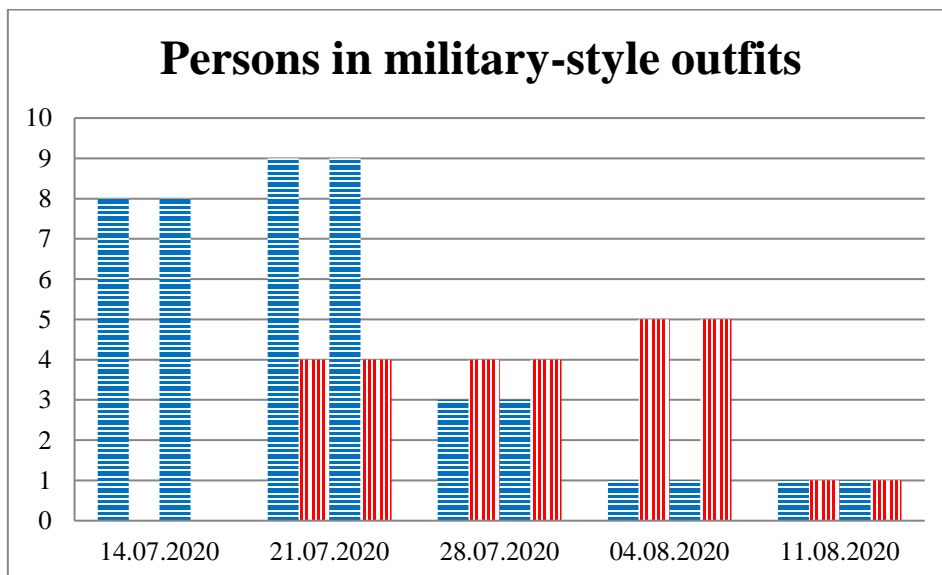

## TRENDS AND FIGURES AT A GLANCE

(For the period from 09:00 on 07 July 2020 to 09:00 on 11 August 2020)<sup>1</sup>

■ to the Russian Federation      ■ to Ukraine

<sup>1</sup>The dates at the bottom of each graph refer to the day when the Weekly Reports were issued and include the observations made during the previous seven days.

### Families with a significant amount of luggage