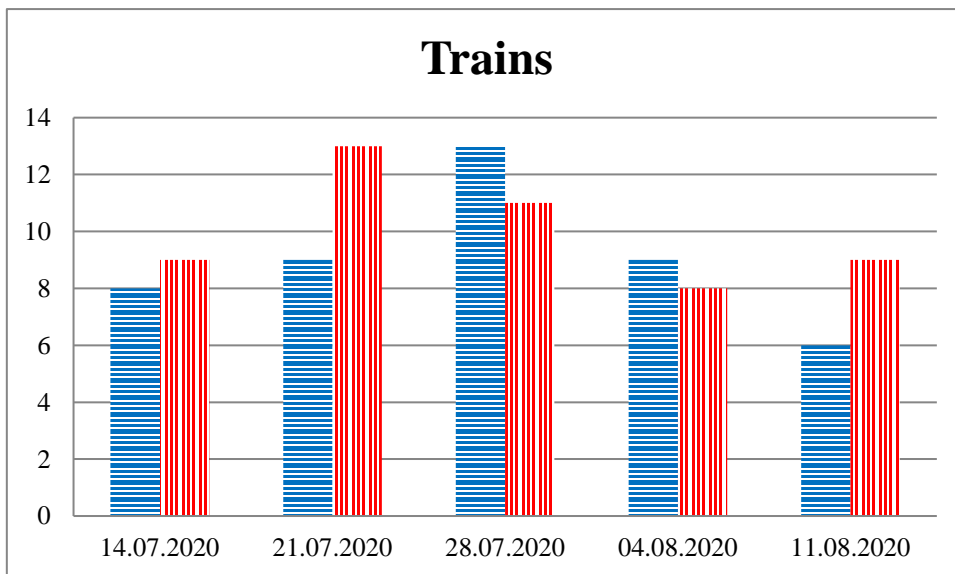

## TRENDS AND FIGURES AT A GLANCE

(For the period from 09:00 on 07 July 2020 to 09:00 on 11 August 2020)<sup>1</sup>

■ to the Russian Federation      ■ to Ukraine

<sup>1</sup>The dates at the bottom of each graph refer to the day when the Weekly Reports were issued and include the observations made during the previous seven days.

### Families with a significant amount of luggage

### Trucks

**Timetable of the trains heard at the Gukovo BCP**

<b>Date</b>	<b>To RF</b>	<b>To UA</b>
04.08.2020	-	-
05.08.2020	-	04:14
06.08.2020	16:07	14:20
07.08.2020	-	09:57
08.08.2020	05:32 09:50	03:33 08:09
09.08.2020	-	00:38
10.08.2020	06:19 15:00	01:43 04:13
11.08.2020	03:26	05:32