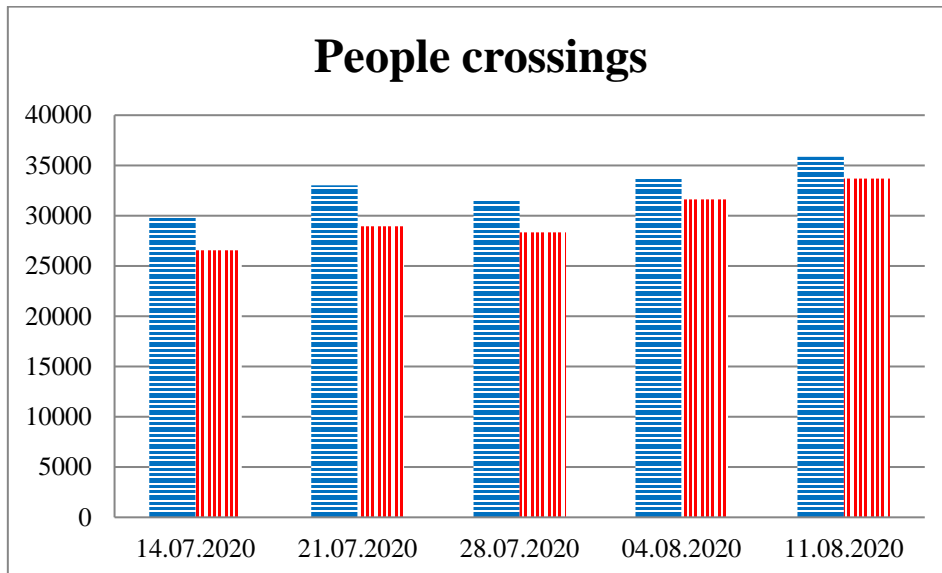

## TRENDS AND FIGURES AT A GLANCE

(For the period from 09:00 on 07 July 2020 to 09:00 on 11 August 2020)<sup>1</sup>

■ to the Russian Federation      ■ to Ukraine

<sup>1</sup>The dates at the bottom of each graph refer to the day when the Weekly Reports were issued and include the observations made during the previous seven days.

### Families with a significant amount of luggage

### Trucks

**Timetable of the trains heard at the Gukovo BCP**

<b>Date</b>	<b>To RF</b>	<b>To UA</b>
04.08.2020	-	-
05.08.2020	-	04:14
06.08.2020	16:07	14:20
07.08.2020	-	09:57
08.08.2020	05:32 09:50	03:33 08:09
09.08.2020	-	00:38
10.08.2020	06:19 15:00	01:43 04:13
11.08.2020	03:26	05:32