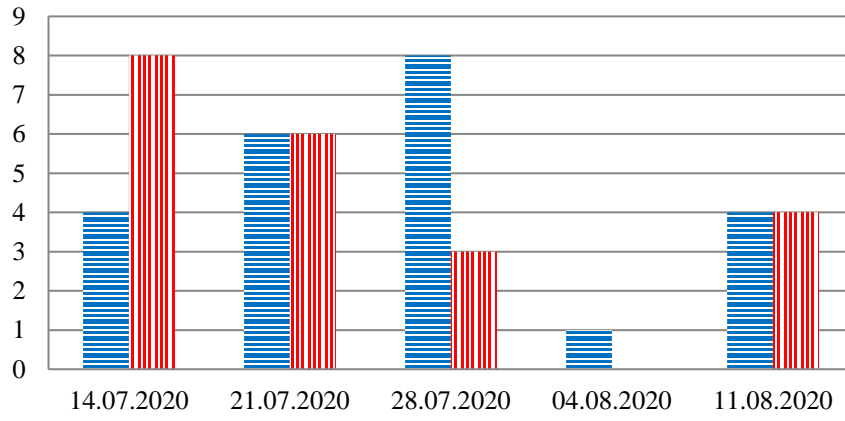

## TRENDS AND FIGURES AT A GLANCE

(For the period from 09:00 on 07 July 2020 to 09:00 on 11 August 2020)<sup>1</sup>

■ to the Russian Federation      ■ to Ukraine

<sup>1</sup>The dates at the bottom of each graph refer to the day when the Weekly Reports were issued and include the observations made during the previous seven days.

### Families with a significant amount of luggage

### Trucks

**Timetable of the trains heard at the Gukovo BCP**

<b>Date</b>	<b>To RF</b>	<b>To UA</b>
04.08.2020	-	-
05.08.2020	-	04:14
06.08.2020	16:07	14:20
07.08.2020	-	09:57
08.08.2020	05:32 09:50	03:33 08:09
09.08.2020	-	00:38
10.08.2020	06:19 15:00	01:43 04:13
11.08.2020	03:26	05:32