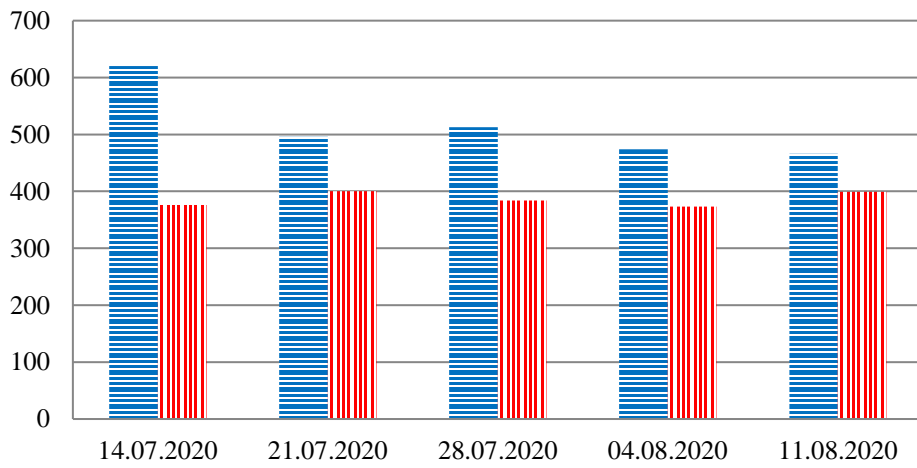

## TRENDS AND FIGURES AT A GLANCE

(For the period from 09:00 on 07 July 2020 to 09:00 on 11 August 2020)<sup>1</sup>

■ to the Russian Federation      ■ to Ukraine

<sup>1</sup>The dates at the bottom of each graph refer to the day when the Weekly Reports were issued and include the observations made during the previous seven days.

### Families with a significant amount of luggage

### Trucks

**Timetable of the trains heard at the Gukovo BCP**

<b>Date</b>	<b>To RF</b>	<b>To UA</b>
04.08.2020	-	-
05.08.2020	-	04:14
06.08.2020	16:07	14:20
07.08.2020	-	09:57
08.08.2020	05:32 09:50	03:33 08:09
09.08.2020	-	00:38
10.08.2020	06:19 15:00	01:43 04:13
11.08.2020	03:26	05:32