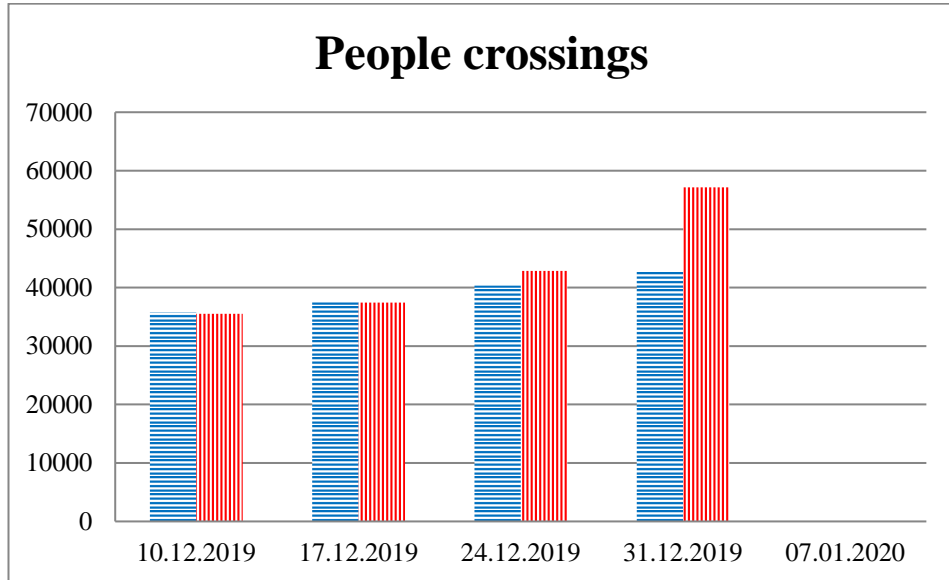

TRENDS AND FIGURES AT A GLANCE

(For the period from 09:00 on 3 December to 09:00 on 7 January 2020)¹

■ to the Russian Federation ■ to Ukraine

¹ The dates at the bottom of each graph refer to the day when the Weekly Reports were issued and include the observations made during the previous seven days.

² Due to the Russian National holidays, the OM was not able to receive and process the usual data on persons crossing at the two border checkpoints from the Rostov District's Border Guard Service.

Families with a significant amount of luggage

Trucks

Cargo minivans

Timetable of the trains heard at the Gukovo BCP

Date	To RF	To UA
31/12/2019	12:11 14:18 17:28 19:06	10:12 14:23
01/01/2020	15:22 21:43	04:32 20:54
02/01/2020	14:51	12:58 09:35
03/01/2020		02:59 11:37
04/01/2020	23:57	
05/01/2020	10:19 21:28	09:20
06/01/2020	00:52	
07/01/2020	12:56	