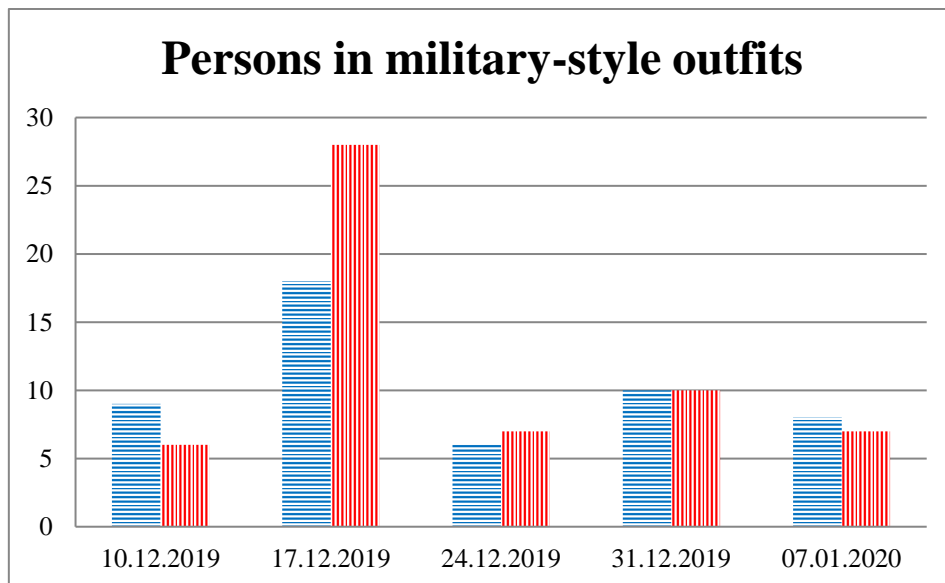

TRENDS AND FIGURES AT A GLANCE

(For the period from 09:00 on 3 December to 09:00 on 7 January 2020)¹

■ to the Russian Federation ■ to Ukraine

¹ The dates at the bottom of each graph refer to the day when the Weekly Reports were issued and include the observations made during the previous seven days.