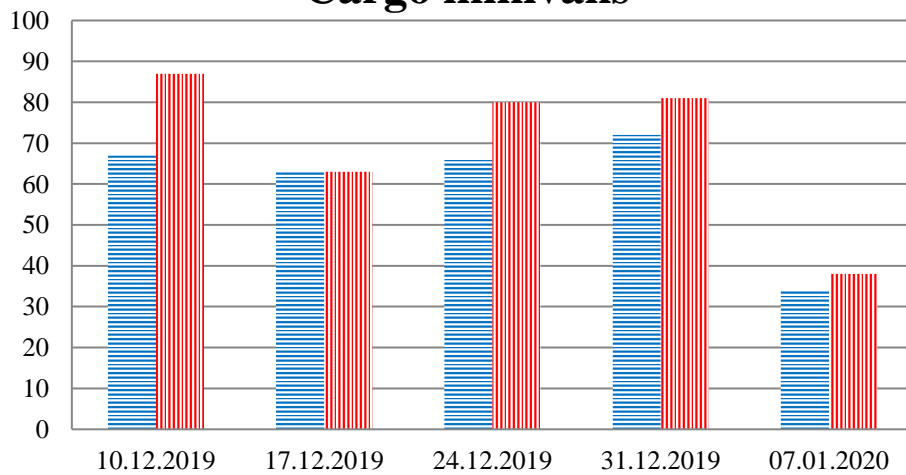

TRENDS AND FIGURES AT A GLANCE

(For the period from 09:00 on 3 December to 09:00 on 7 January 2020)¹

■ to the Russian Federation ■ to Ukraine

¹ The dates at the bottom of each graph refer to the day when the Weekly Reports were issued and include the observations made during the previous seven days.

² Due to the Russian National holidays, the OM was not able to receive and process the usual data on persons crossing at the two border checkpoints from the Rostov District's Border Guard Service.

Families with a significant amount of luggage

Trucks

Cargo minivans

Timetable of the trains heard at the Gukovo BCP

Date	To RF	To UA
31/12/2019	12:11 14:18 17:28 19:06	10:12 14:23
01/01/2020	15:22 21:43	04:32 20:54
02/01/2020	14:51	12:58 09:35
03/01/2020		02:59 11:37
04/01/2020	23:57	
05/01/2020	10:19 21:28	09:20
06/01/2020	00:52	
07/01/2020	12:56	