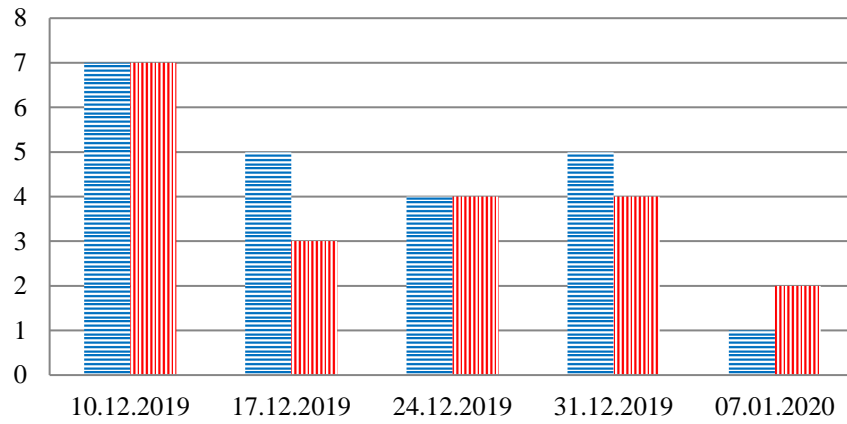

TRENDS AND FIGURES AT A GLANCE

(For the period from 09:00 on 3 December to 09:00 on 7 January 2020)¹

■ to the Russian Federation ■ to Ukraine

¹ The dates at the bottom of each graph refer to the day when the Weekly Reports were issued and include the observations made during the previous seven days.

² Due to the Russian National holidays, the OM was not able to receive and process the usual data on persons crossing at the two border checkpoints from the Rostov District's Border Guard Service.

Families with a significant amount of luggage