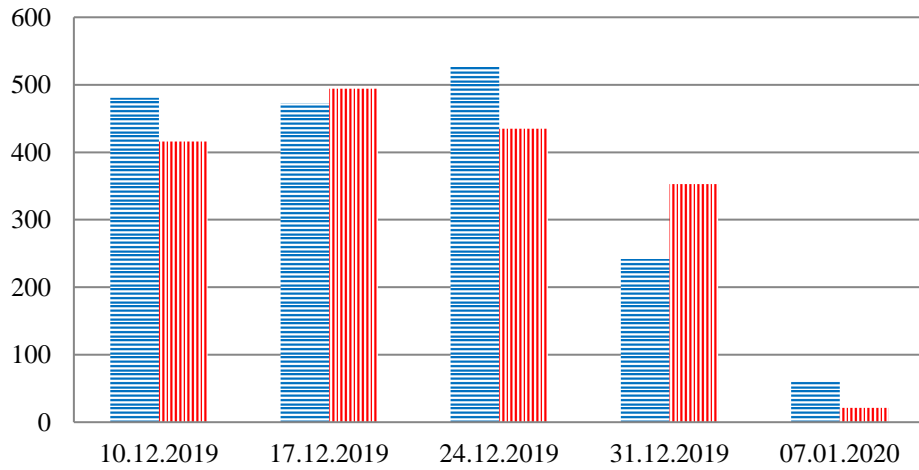

TRENDS AND FIGURES AT A GLANCE

(For the period from 09:00 on 3 December to 09:00 on 7 January 2020)¹

■ to the Russian Federation ■ to Ukraine

¹ The dates at the bottom of each graph refer to the day when the Weekly Reports were issued and include the observations made during the previous seven days.

² Due to the Russian National holidays, the OM was not able to receive and process the usual data on persons crossing at the two border checkpoints from the Rostov District's Border Guard Service.

Families with a significant amount of luggage

Trucks

Cargo minivans

Timetable of the trains heard at the Gukovo BCP

Date	To RF	To UA
31/12/2019	12:11 14:18 17:28 19:06	10:12 14:23
01/01/2020	15:22 21:43	04:32 20:54
02/01/2020	14:51	12:58 09:35
03/01/2020		02:59 11:37
04/01/2020	23:57	
05/01/2020	10:19 21:28	09:20
06/01/2020	00:52	
07/01/2020	12:56	