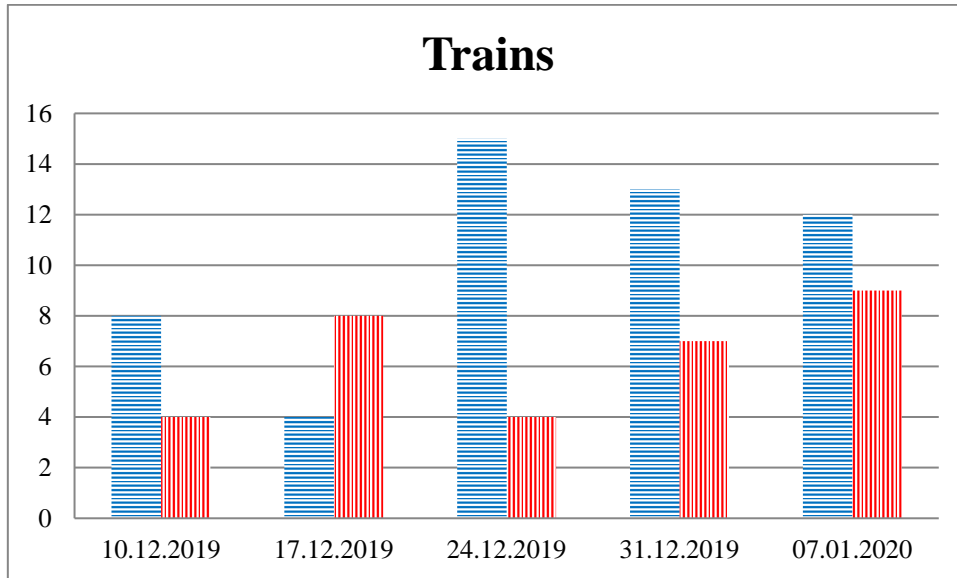

TRENDS AND FIGURES AT A GLANCE

(For the period from 09:00 on 3 December to 09:00 on 7 January 2020)¹

■ to the Russian Federation ■ to Ukraine

¹ The dates at the bottom of each graph refer to the day when the Weekly Reports were issued and include the observations made during the previous seven days.

² Due to the Russian National holidays, the OM was not able to receive and process the usual data on persons crossing at the two border checkpoints from the Rostov District's Border Guard Service.

Families with a significant amount of luggage

Trucks

Cargo minivans

Timetable of the trains heard at the Gukovo BCP

Date	To RF	To UA
31/12/2019	12:11 14:18 17:28 19:06	10:12 14:23
01/01/2020	15:22 21:43	04:32 20:54
02/01/2020	14:51	12:58 09:35
03/01/2020		02:59 11:37
04/01/2020	23:57	
05/01/2020	10:19 21:28	09:20
06/01/2020	00:52	
07/01/2020	12:56	