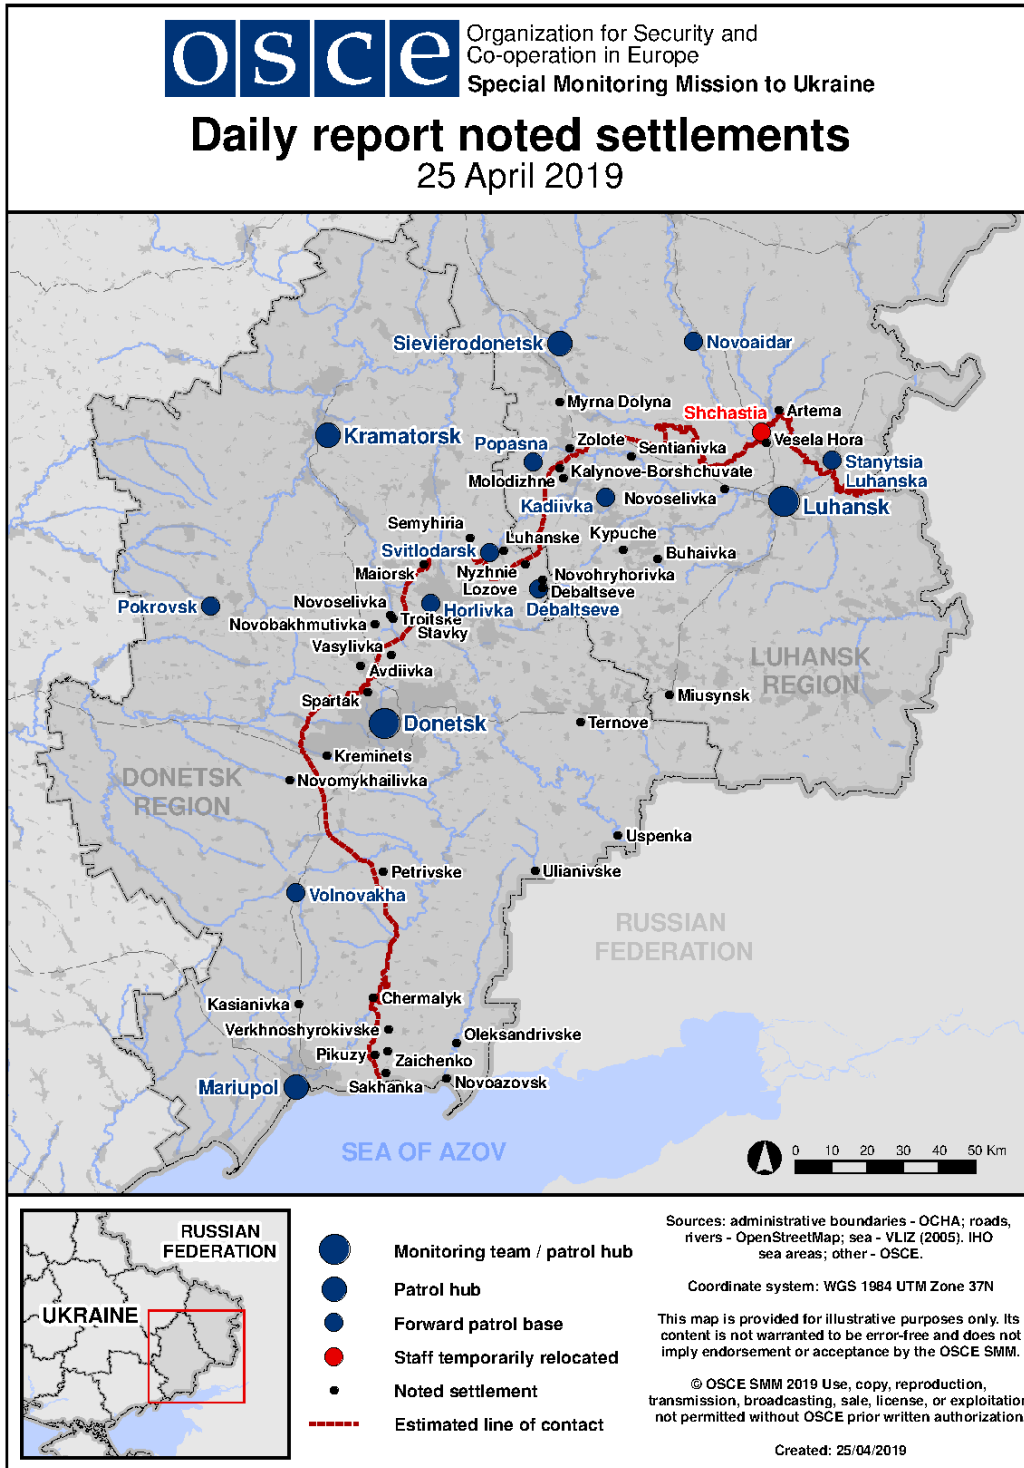

## Map of Donetsk and Luhansk regions<sup>2</sup>

<sup>2</sup> The SMM is deployed to ten locations throughout Ukraine – Kherson, Odessa, Lviv, Ivano-Frankivsk, Kharkiv, Donetsk, Dnipro, Chernivtsi, Luhansk and Kyiv – as per Permanent Council Decision 1117 of 21 March 2014. This map of eastern Ukraine is meant for illustrative purposes and indicates locations mentioned in the report, as well as those where the SMM has offices (monitoring teams, patrol hubs, and forward patrol bases) in Donetsk and Luhansk regions. (In red: forward patrol bases from which SMM staff has temporarily relocated based on recommendations of security experts from participating States as well as SMM security considerations).