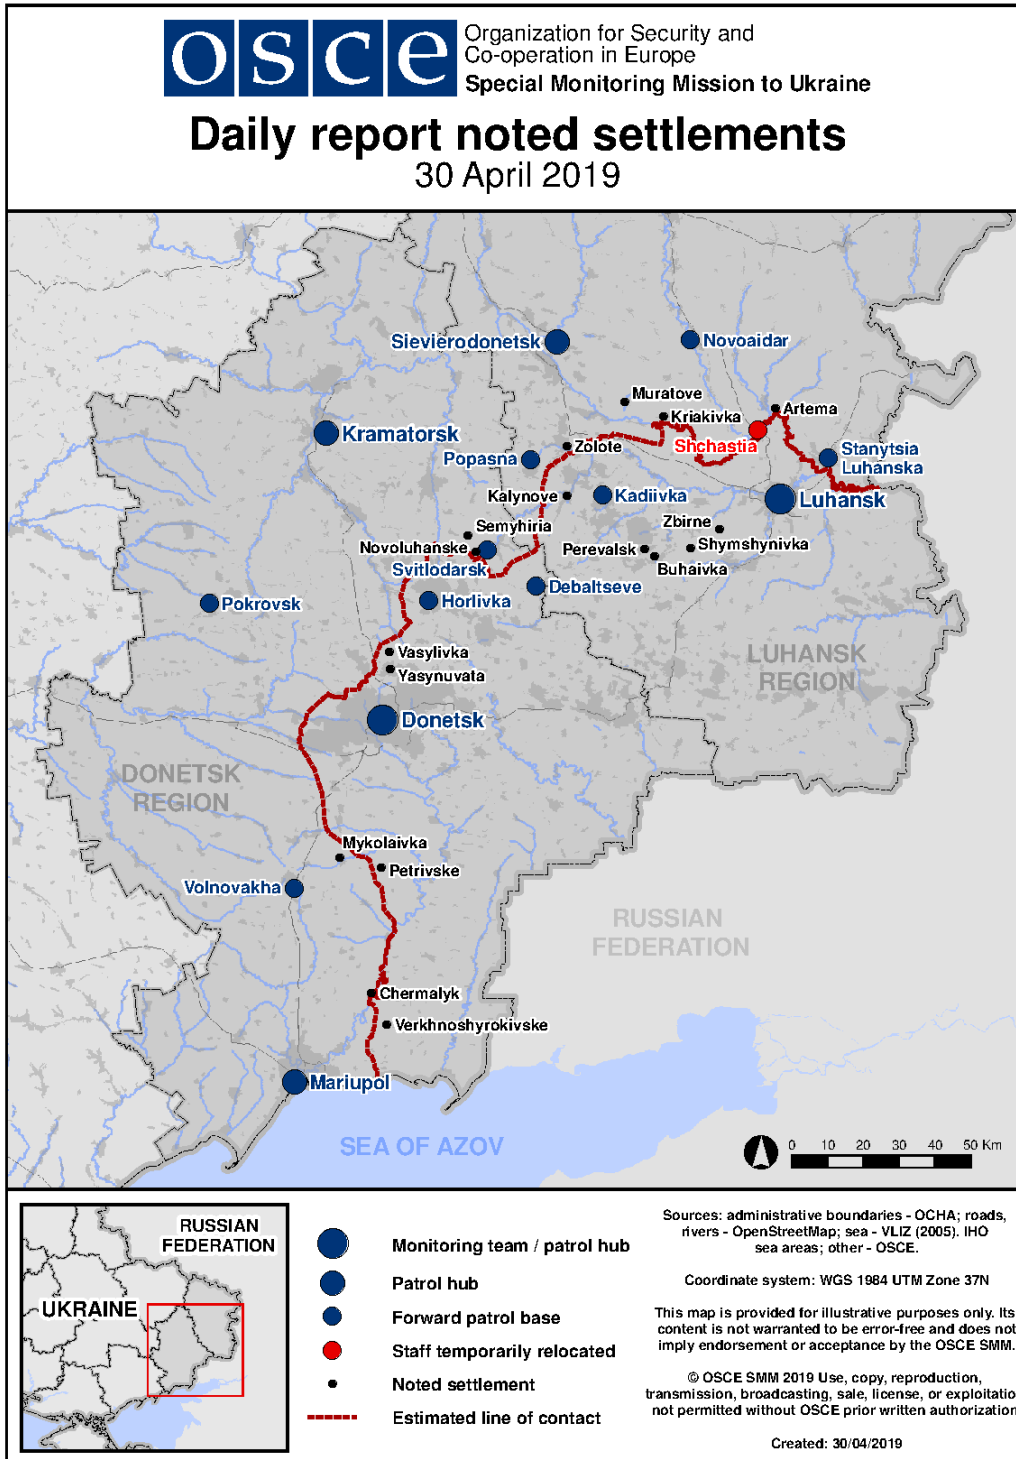

¹ The table only includes ceasefire violations directly observed by the SMM and it may include those also assessed to be live-fire exercises, controlled detonations, etc. Details provided – in terms of distance, direction, weapons-type, etc. – are based on assessments provided by monitors on the ground, and are not always necessarily precise. When information is not known (indicated with an “N/K”), the SMM was unable to ascertain such information due to distance, weather conditions and/or other considerations. Ceasefire violations recorded by more than one patrol and assessed to be the same are entered only once.

SMM camera in Zolote (government-controlled, 60km W of Luhansk)	4-6km S	Recorded	3	Projectile	NNW to SSE (assessed as outside the disengagement area)	N/K	28-Apr, 21:31
	4-6km S	Recorded	6	Projectile	NNW to SSE (assessed as outside the disengagement area)	N/K	28-Apr, 21:32
	4-6km S	Recorded	8	Projectile	NNW to SSE (assessed as outside the disengagement area)	N/K	28-Apr, 21:41

Map of Donetsk and Luhansk regions²

² The SMM is deployed to ten locations throughout Ukraine – Kherson, Odessa, Lviv, Ivano-Frankivsk, Kharkiv, Donetsk, Dnipro, Chernivtsi, Luhansk and Kyiv – as per Permanent Council Decision 1117 of 21 March 2014. This map of eastern Ukraine is meant for illustrative purposes and indicates locations mentioned in the report, as well as those where the SMM has offices (monitoring teams, patrol hubs, and forward patrol bases) in Donetsk and Luhansk regions. (In red: forward patrol bases from which SMM staff has temporarily relocated based on recommendations of security experts from participating States as well as SMM security considerations).