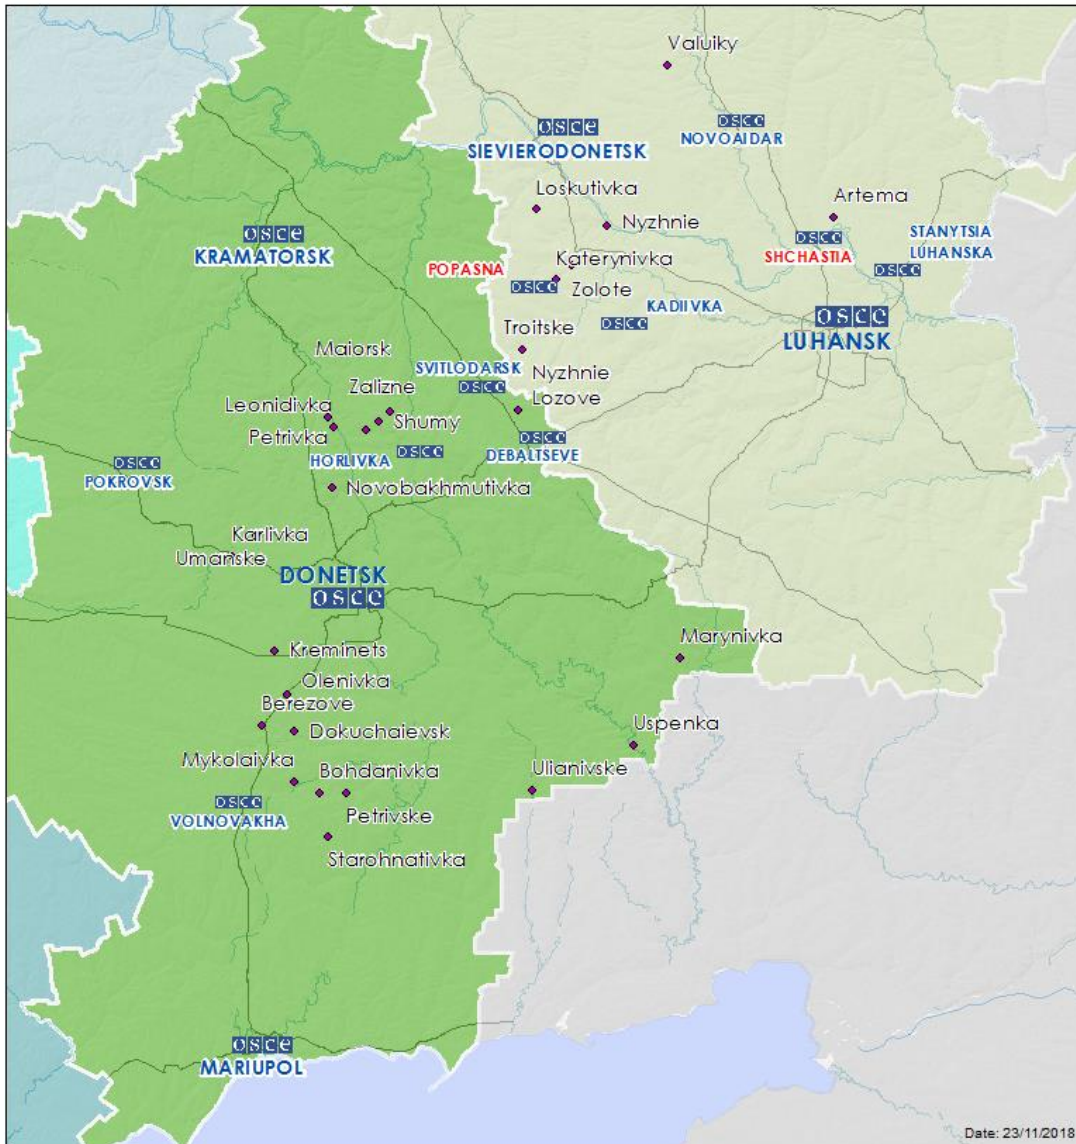

					area		
Kalynove (non-government-controlled, 60km W of Luhansk)	5-10km NNW	Heard	3	Explosion	Undetermined	N/K	22-Nov, 09:31

Map of Donetsk and Luhansk regions²

² The SMM is deployed to ten locations throughout Ukraine – Kherson, Odessa, Lviv, Ivano-Frankivsk, Kharkiv, Donetsk, Dnipro, Chernivtsi, Luhansk and Kyiv – as per Permanent Council Decision 1117 of 21 March 2014. This map of eastern Ukraine is meant for illustrative purposes and indicates locations mentioned in the report, as well as those where the SMM has offices (monitoring teams, patrol hubs, and forward patrol bases) in Donetsk and Luhansk regions. (In red: forward patrol bases from which SMM staff has temporarily relocated based on recommendations of security experts from participating States as well as SMM security considerations).