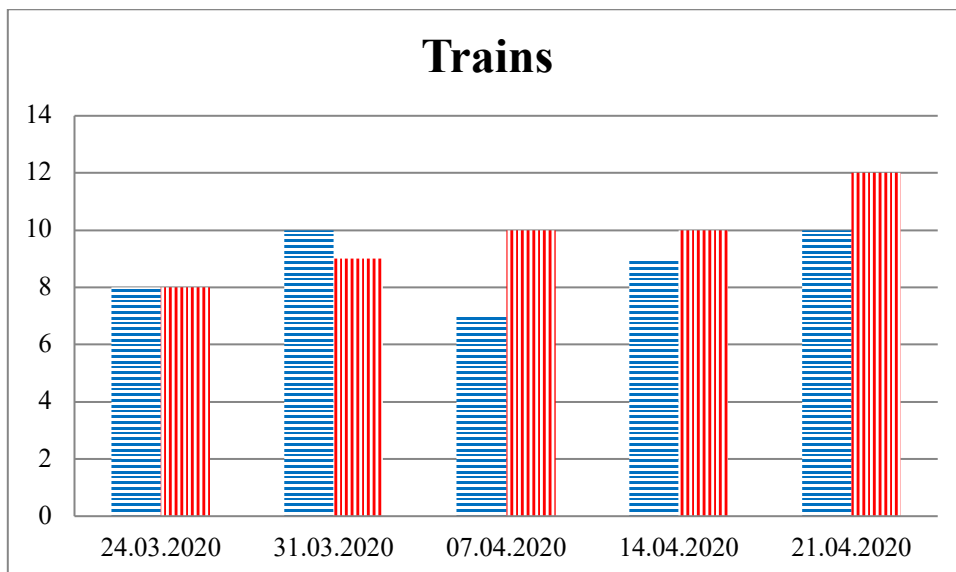

TRENDS AND FIGURES AT A GLANCE

(For the period from 09:00 on 17 March 2020 to 09:00 on 21 April 2020)¹

■ to the Russian Federation ■ to Ukraine

¹The dates at the bottom of each graph refer to the day when the Weekly Reports were issued and include the observations made during the previous seven days.

Timetable of the trains heard at the Gukovo BCP

Date	To RF	To UA
14.04.2020	13:59 14:48	-
15.04.2020	09:20	07:39
16.04.2020	13:06 15:47	08:13 11:35 14:08
17.04.2020	13:17	11:25
18.04.2020	05:01 08:32	02:50 07:42 13:00 16:33 23:20
19.04.2020	13:25 15:16	13:30
20.04.2020	-	08:00
21.04.2020	-	-