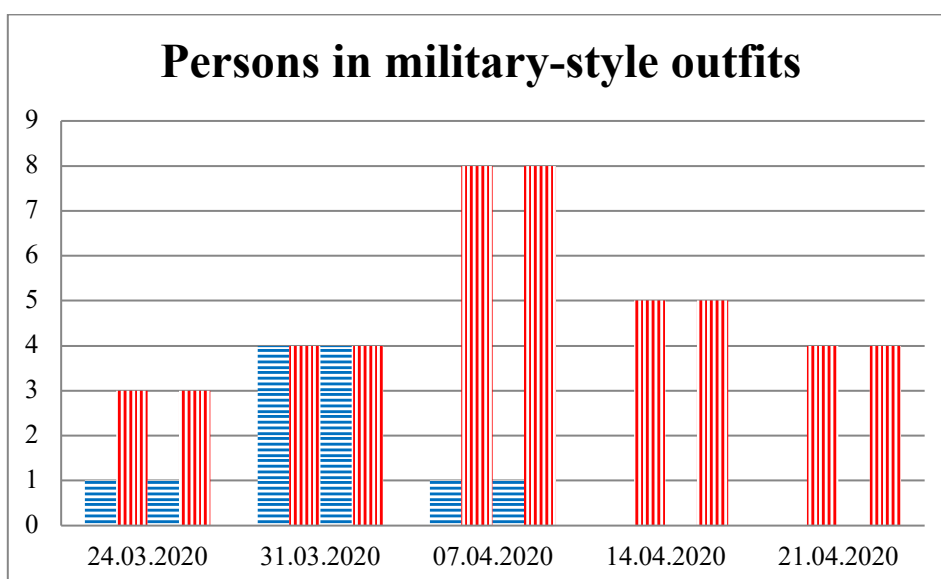

TRENDS AND FIGURES AT A GLANCE

(For the period from 09:00 on 17 March 2020 to 09:00 on 21 April 2020)¹

■ to the Russian Federation ■ to Ukraine

¹The dates at the bottom of each graph refer to the day when the Weekly Reports were issued and include the observations made during the previous seven days.