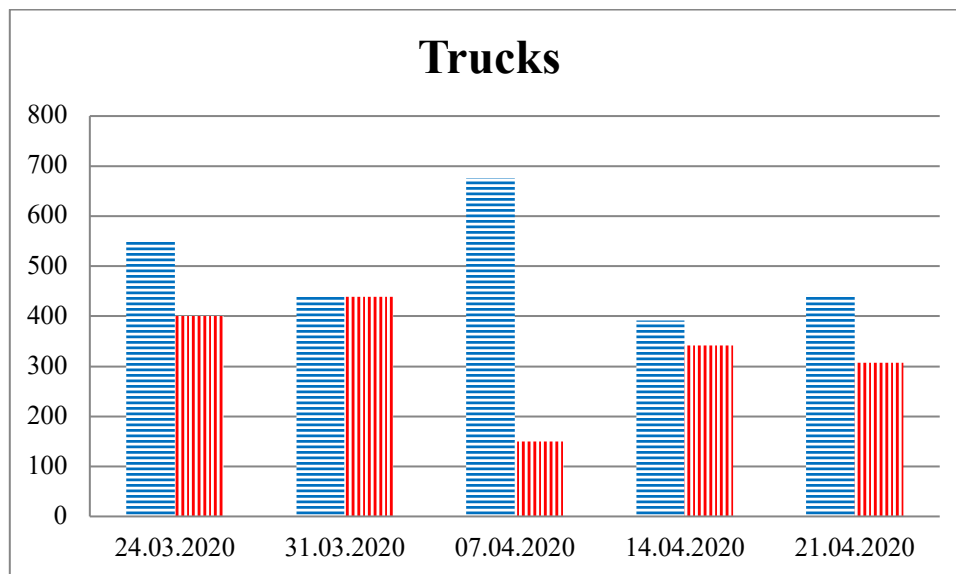

TRENDS AND FIGURES AT A GLANCE

(For the period from 09:00 on 17 March 2020 to 09:00 on 21 April 2020)¹

■ to the Russian Federation ■ to Ukraine

¹The dates at the bottom of each graph refer to the day when the Weekly Reports were issued and include the observations made during the previous seven days.

Timetable of the trains heard at the Gukovo BCP

Date	To RF	To UA
14.04.2020	13:59 14:48	-
15.04.2020	09:20	07:39
16.04.2020	13:06 15:47	08:13 11:35 14:08
17.04.2020	13:17	11:25
18.04.2020	05:01 08:32	02:50 07:42 13:00 16:33 23:20
19.04.2020	13:25 15:16	13:30
20.04.2020	-	08:00
21.04.2020	-	-