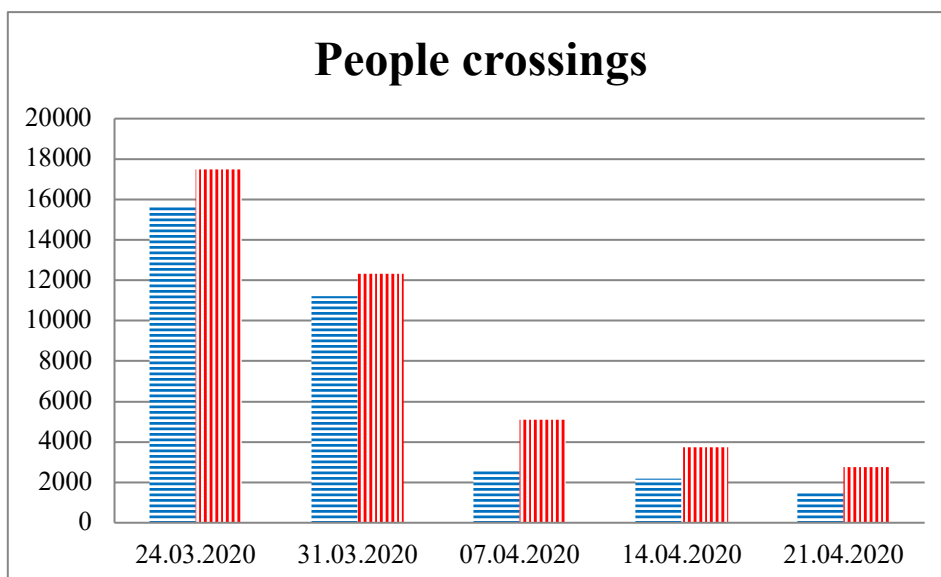

TRENDS AND FIGURES AT A GLANCE

(For the period from 09:00 on 17 March 2020 to 09:00 on 21 April 2020)¹

■ to the Russian Federation ■ to Ukraine

¹The dates at the bottom of each graph refer to the day when the Weekly Reports were issued and include the observations made during the previous seven days.

Timetable of the trains heard at the Gukovo BCP

Date	To RF	To UA
14.04.2020	13:59 14:48	-
15.04.2020	09:20	07:39
16.04.2020	13:06 15:47	08:13 11:35 14:08
17.04.2020	13:17	11:25
18.04.2020	05:01 08:32	02:50 07:42 13:00 16:33 23:20
19.04.2020	13:25 15:16	13:30
20.04.2020	-	08:00
21.04.2020	-	-