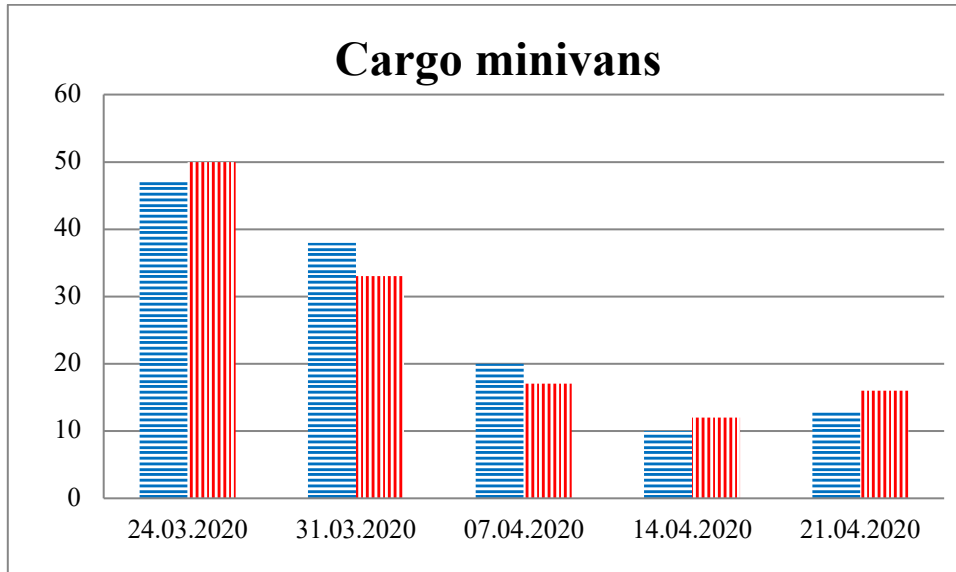

TRENDS AND FIGURES AT A GLANCE

(For the period from 09:00 on 17 March 2020 to 09:00 on 21 April 2020)¹

■ to the Russian Federation ■ to Ukraine

¹The dates at the bottom of each graph refer to the day when the Weekly Reports were issued and include the observations made during the previous seven days.

Timetable of the trains heard at the Gukovo BCP

Date	To RF	To UA
14.04.2020	13:59 14:48	-
15.04.2020	09:20	07:39
16.04.2020	13:06 15:47	08:13 11:35 14:08
17.04.2020	13:17	11:25
18.04.2020	05:01 08:32	02:50 07:42 13:00 16:33 23:20
19.04.2020	13:25 15:16	13:30
20.04.2020	-	08:00
21.04.2020	-	-