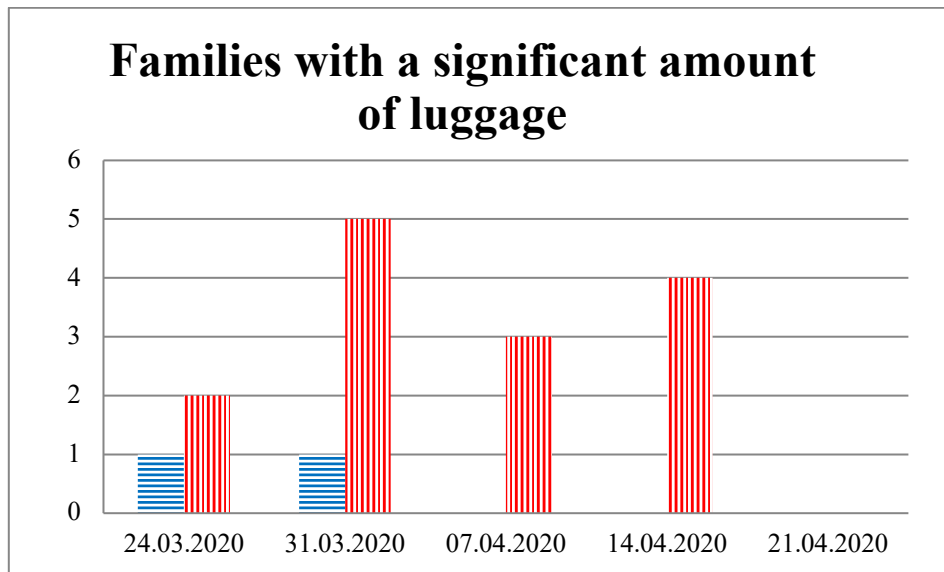

TRENDS AND FIGURES AT A GLANCE

(For the period from 09:00 on 17 March 2020 to 09:00 on 21 April 2020)¹

■ to the Russian Federation ■ to Ukraine

¹The dates at the bottom of each graph refer to the day when the Weekly Reports were issued and include the observations made during the previous seven days.

Timetable of the trains heard at the Gukovo BCP

Date	To RF	To UA
14.04.2020	13:59 14:48	-
15.04.2020	09:20	07:39
16.04.2020	13:06 15:47	08:13 11:35 14:08
17.04.2020	13:17	11:25
18.04.2020	05:01 08:32	02:50 07:42 13:00 16:33 23:20
19.04.2020	13:25 15:16	13:30
20.04.2020	-	08:00
21.04.2020	-	-