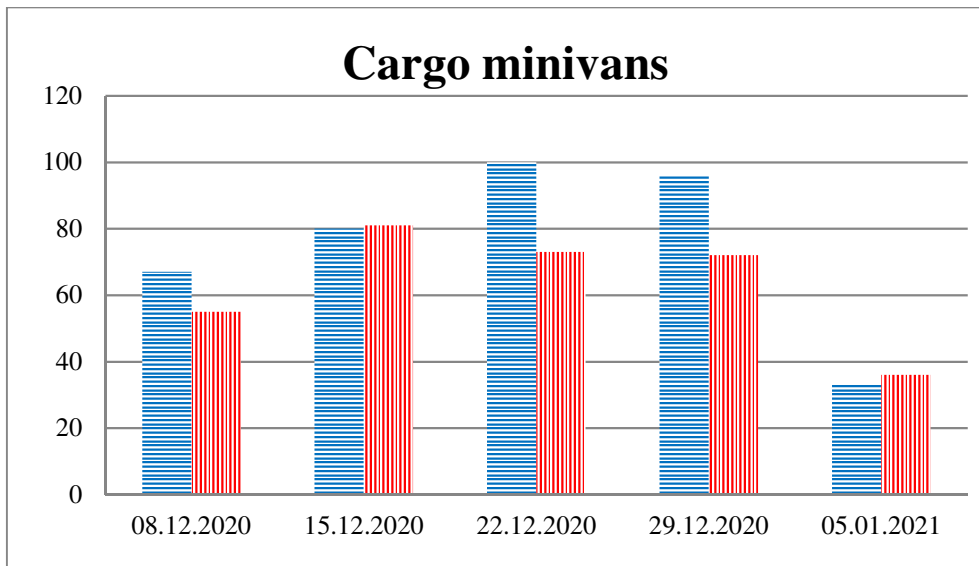

TRENDS AND FIGURES AT A GLANCE

(For the period from 09:00 on 01 December 2020 to 09:00 on 05 January 2021)¹

■ To the Russian Federation ■ to Ukraine

¹The dates at the bottom of each graph refer to the day when the Weekly Reports were issued and include the observations made during the previous seven days.

Timetable of the trains heard at the Gukovo BCP

Date	To RF	To UA
29.12.2020	-	-
30.12.2020	18:09	-
31.12.2020	18:53	-
01.01.2021	19:53 21:34	02:58
02.01.2021	-	03:15
03.01.2021	03:44 09:58	03:02 07:56 14:40 18:36
04.01.2021	05:27 14:46	-
05.01.2021	-	04:30