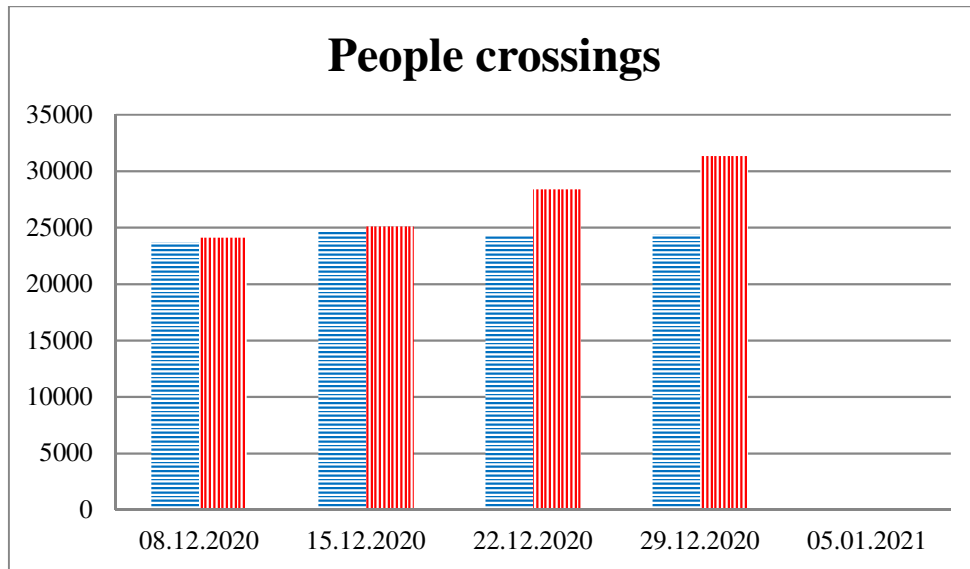

TRENDS AND FIGURES AT A GLANCE

(For the period from 09:00 on 01 December 2020 to 09:00 on 05 January 2021)¹

■ To the Russian Federation ■ to Ukraine

¹The dates at the bottom of each graph refer to the day when the Weekly Reports were issued and include the observations made during the previous seven days.

Timetable of the trains heard at the Gukovo BCP

Date	To RF	To UA
29.12.2020	-	-
30.12.2020	18:09	-
31.12.2020	18:53	-
01.01.2021	19:53 21:34	02:58
02.01.2021	-	03:15
03.01.2021	03:44 09:58	03:02 07:56 14:40 18:36
04.01.2021	05:27 14:46	-
05.01.2021	-	04:30