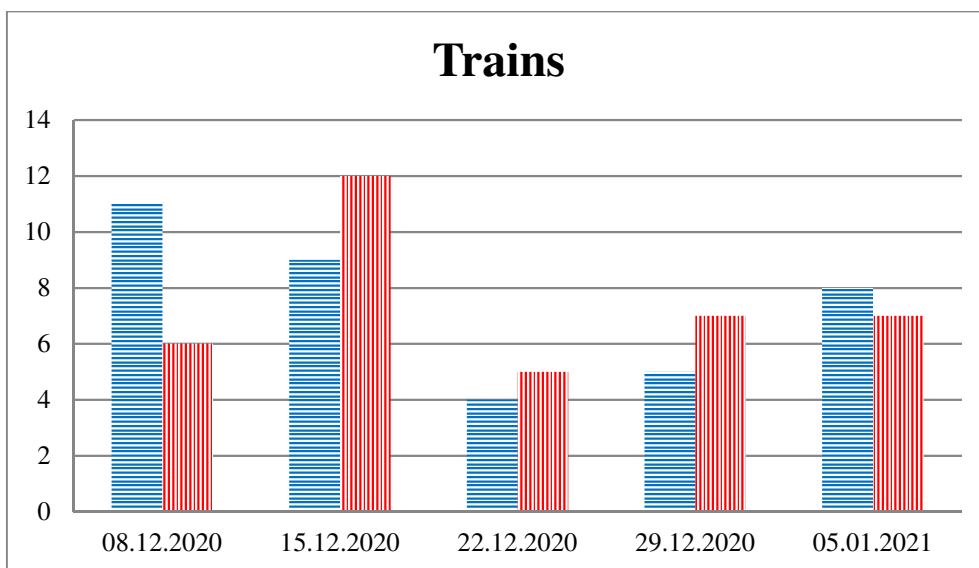

TRENDS AND FIGURES AT A GLANCE

(For the period from 09:00 on 01 December 2020 to 09:00 on 05 January 2021)¹

■ To the Russian Federation ■ to Ukraine

¹The dates at the bottom of each graph refer to the day when the Weekly Reports were issued and include the observations made during the previous seven days.

Timetable of the trains heard at the Gukovo BCP

Date	To RF	To UA
29.12.2020	-	-
30.12.2020	18:09	-
31.12.2020	18:53	-
01.01.2021	19:53 21:34	02:58
02.01.2021	-	03:15
03.01.2021	03:44 09:58	03:02 07:56 14:40 18:36
04.01.2021	05:27 14:46	-
05.01.2021	-	04:30