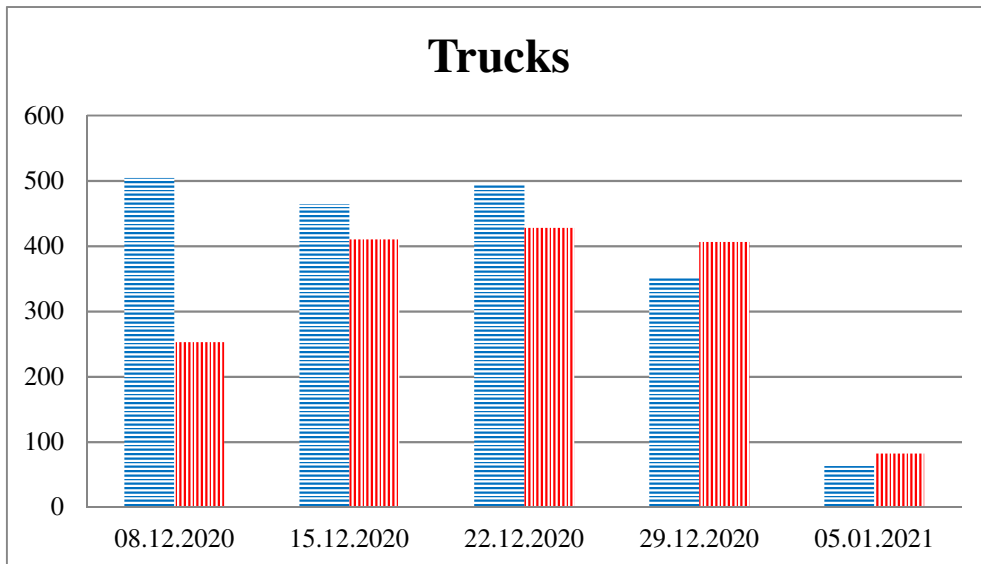

TRENDS AND FIGURES AT A GLANCE

(For the period from 09:00 on 01 December 2020 to 09:00 on 05 January 2021)¹

■ To the Russian Federation ■ to Ukraine

¹The dates at the bottom of each graph refer to the day when the Weekly Reports were issued and include the observations made during the previous seven days.

Timetable of the trains heard at the Gukovo BCP

Date	To RF	To UA
29.12.2020	-	-
30.12.2020	18:09	-
31.12.2020	18:53	-
01.01.2021	19:53 21:34	02:58
02.01.2021	-	03:15
03.01.2021	03:44 09:58	03:02 07:56 14:40 18:36
04.01.2021	05:27 14:46	-
05.01.2021	-	04:30