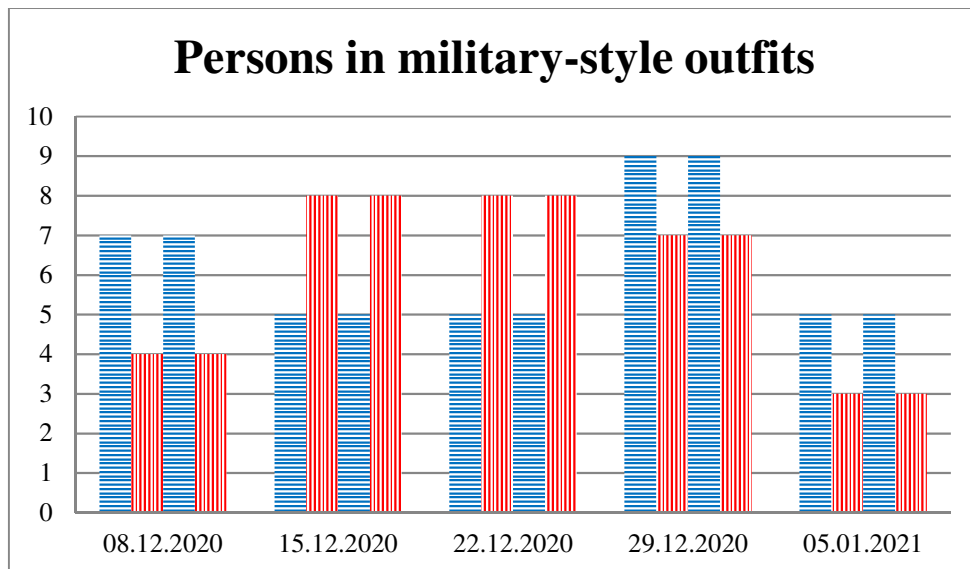

TRENDS AND FIGURES AT A GLANCE

(For the period from 09:00 on 01 December 2020 to 09:00 on 05 January 2021)¹

■ To the Russian Federation ■ to Ukraine

¹The dates at the bottom of each graph refer to the day when the Weekly Reports were issued and include the observations made during the previous seven days.

Timetable of the trains heard at the Gukovo BCP

Date	To RF	To UA
29.12.2020	-	-
30.12.2020	18:09	-
31.12.2020	18:53	-
01.01.2021	19:53 21:34	02:58
02.01.2021	-	03:15
03.01.2021	03:44 09:58	03:02 07:56 14:40 18:36
04.01.2021	05:27 14:46	-
05.01.2021	-	04:30