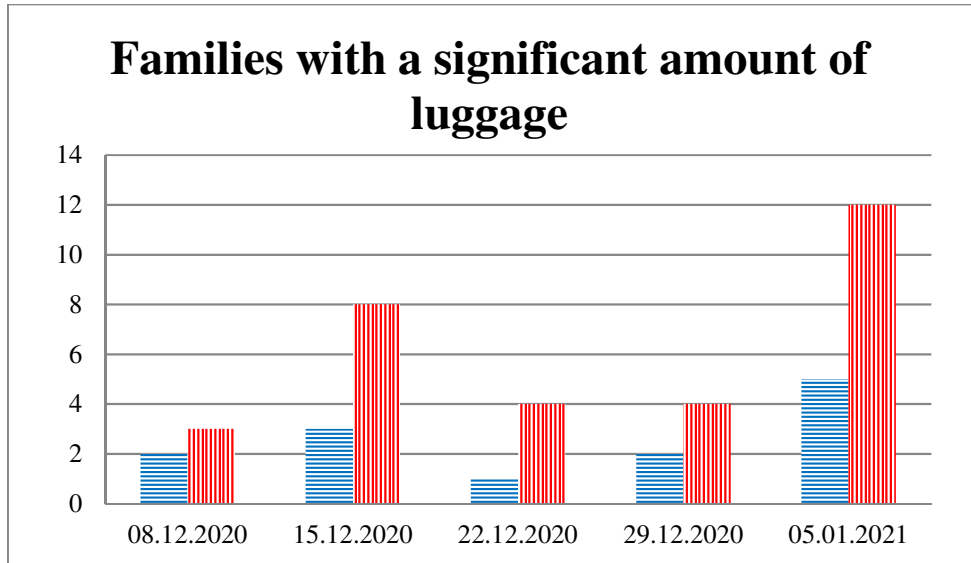

TRENDS AND FIGURES AT A GLANCE

(For the period from 09:00 on 01 December 2020 to 09:00 on 05 January 2021)¹

■ To the Russian Federation ■ to Ukraine

¹The dates at the bottom of each graph refer to the day when the Weekly Reports were issued and include the observations made during the previous seven days.

Timetable of the trains heard at the Gukovo BCP

Date	To RF	To UA
29.12.2020	-	-
30.12.2020	18:09	-
31.12.2020	18:53	-
01.01.2021	19:53 21:34	02:58
02.01.2021	-	03:15
03.01.2021	03:44 09:58	03:02 07:56 14:40 18:36
04.01.2021	05:27 14:46	-
05.01.2021	-	04:30