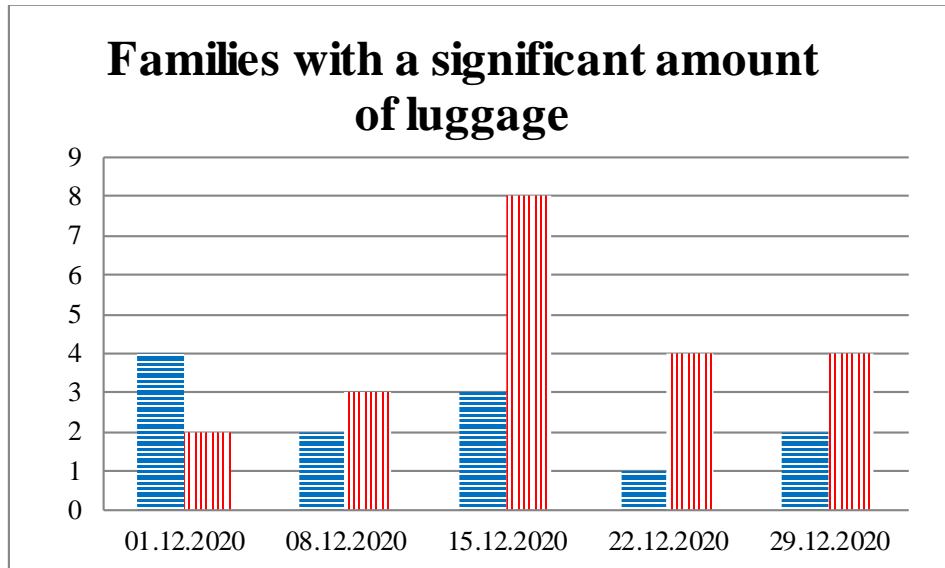

TRENDS AND FIGURES AT A GLANCE

(For the period from 09:00 on 24 November 2020 to 09:00 on 29 December 2020)¹

■ To the Russian Federation ■ to Ukraine

¹The dates at the bottom of each graph refer to the day when the Weekly Reports were issued and include the observations made during the previous seven days.

Timetable of the trains heard at the Gukovo BCP

Date	To RF	To UA
22.12.2020	-	-
23.12.2020	-	-
24.12.2020		14:08 21:45
25.12.2020	04:07	-
26.12.2020	-	-
27.12.2020	13:44	18:01
28.12.2020	07:29 10:30	05:32 17:56
29.12.2020	08:57	04:51 06:02