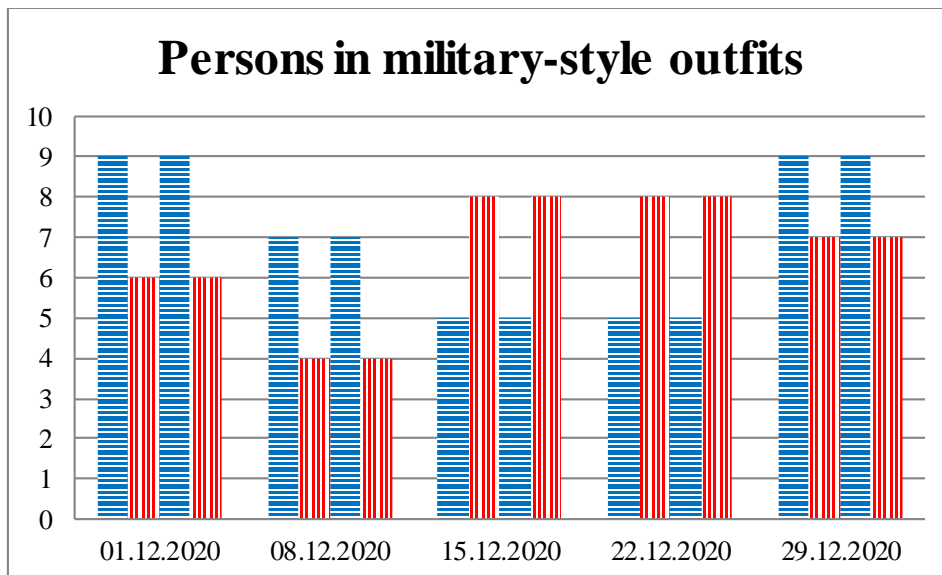

TRENDS AND FIGURES AT A GLANCE

(For the period from 09:00 on 24 November 2020 to 09:00 on 29 December 2020)¹

■ To the Russian Federation ■ to Ukraine

¹The dates at the bottom of each graph refer to the day when the Weekly Reports were issued and include the observations made during the previous seven days.

Timetable of the trains heard at the Gukovo BCP

Date	To RF	To UA
22.12.2020	-	-
23.12.2020	-	-
24.12.2020		14:08 21:45
25.12.2020	04:07	-
26.12.2020	-	-
27.12.2020	13:44	18:01
28.12.2020	07:29 10:30	05:32 17:56
29.12.2020	08:57	04:51 06:02