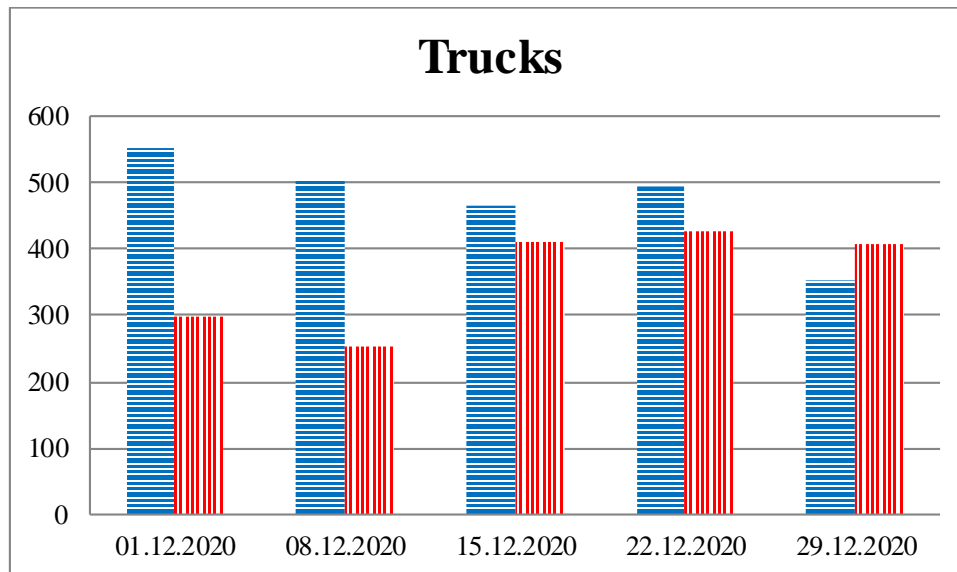

TRENDS AND FIGURES AT A GLANCE

(For the period from 09:00 on 24 November 2020 to 09:00 on 29 December 2020)¹

■ To the Russian Federation ■ to Ukraine

¹The dates at the bottom of each graph refer to the day when the Weekly Reports were issued and include the observations made during the previous seven days.

Timetable of the trains heard at the Gukovo BCP

Date	To RF	To UA
22.12.2020	-	-
23.12.2020	-	-
24.12.2020		14:08 21:45
25.12.2020	04:07	-
26.12.2020	-	-
27.12.2020	13:44	18:01
28.12.2020	07:29 10:30	05:32 17:56
29.12.2020	08:57	04:51 06:02