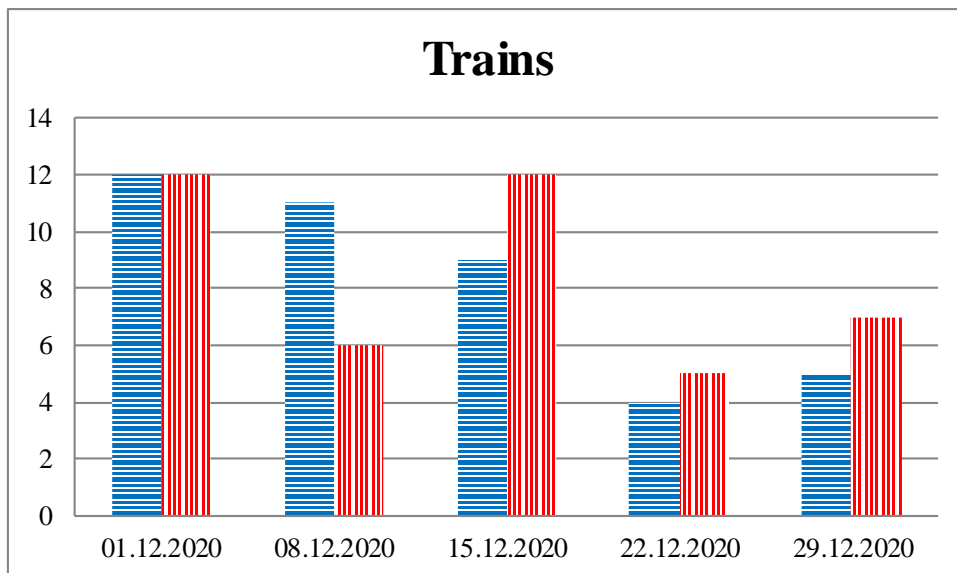

TRENDS AND FIGURES AT A GLANCE

(For the period from 09:00 on 24 November 2020 to 09:00 on 29 December 2020)¹

■ To the Russian Federation ■ to Ukraine

¹The dates at the bottom of each graph refer to the day when the Weekly Reports were issued and include the observations made during the previous seven days.

Timetable of the trains heard at the Gukovo BCP

Date	To RF	To UA
22.12.2020	-	-
23.12.2020	-	-
24.12.2020		14:08 21:45
25.12.2020	04:07	-
26.12.2020	-	-
27.12.2020	13:44	18:01
28.12.2020	07:29 10:30	05:32 17:56
29.12.2020	08:57	04:51 06:02