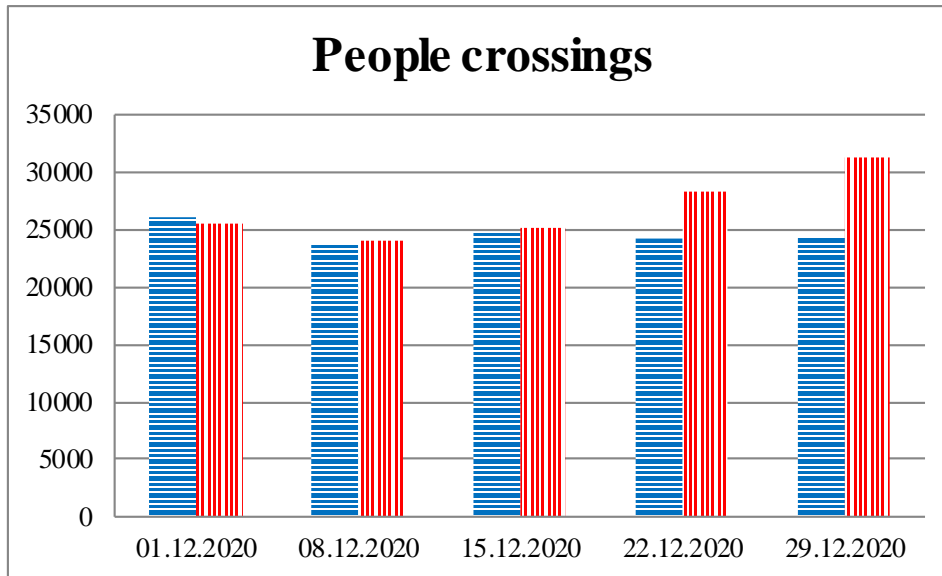

TRENDS AND FIGURES AT A GLANCE

(For the period from 09:00 on 24 November 2020 to 09:00 on 29 December 2020)¹

■ To the Russian Federation ■ to Ukraine

¹The dates at the bottom of each graph refer to the day when the Weekly Reports were issued and include the observations made during the previous seven days.

Timetable of the trains heard at the Gukovo BCP

Date	To RF	To UA
22.12.2020	-	-
23.12.2020	-	-
24.12.2020		14:08 21:45
25.12.2020	04:07	-
26.12.2020	-	-
27.12.2020	13:44	18:01
28.12.2020	07:29 10:30	05:32 17:56
29.12.2020	08:57	04:51 06:02