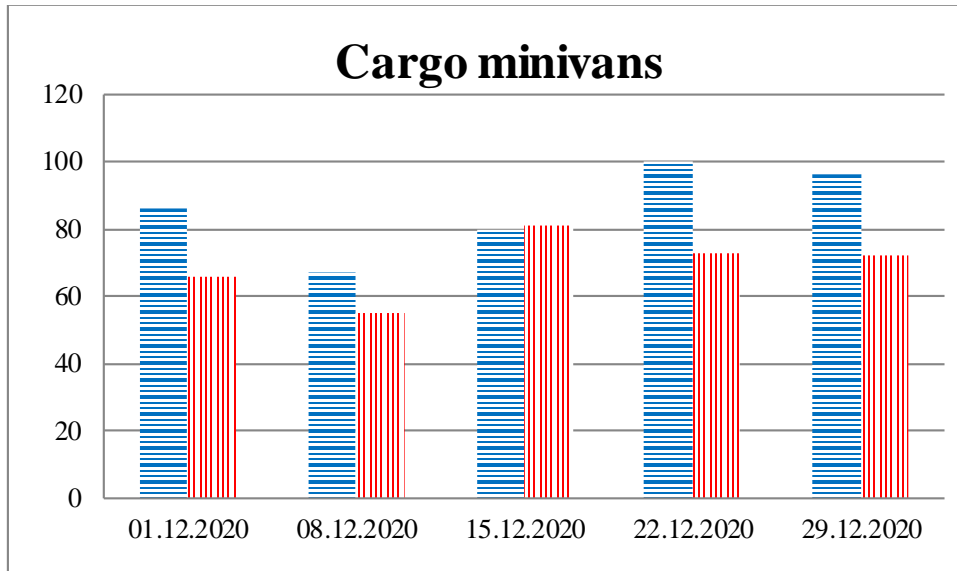

TRENDS AND FIGURES AT A GLANCE

(For the period from 09:00 on 24 November 2020 to 09:00 on 29 December 2020)¹

■ To the Russian Federation ■ to Ukraine

¹The dates at the bottom of each graph refer to the day when the Weekly Reports were issued and include the observations made during the previous seven days.

Timetable of the trains heard at the Gukovo BCP

Date	To RF	To UA
22.12.2020	-	-
23.12.2020	-	-
24.12.2020		14:08 21:45
25.12.2020	04:07	-
26.12.2020	-	-
27.12.2020	13:44	18:01
28.12.2020	07:29 10:30	05:32 17:56
29.12.2020	08:57	04:51 06:02